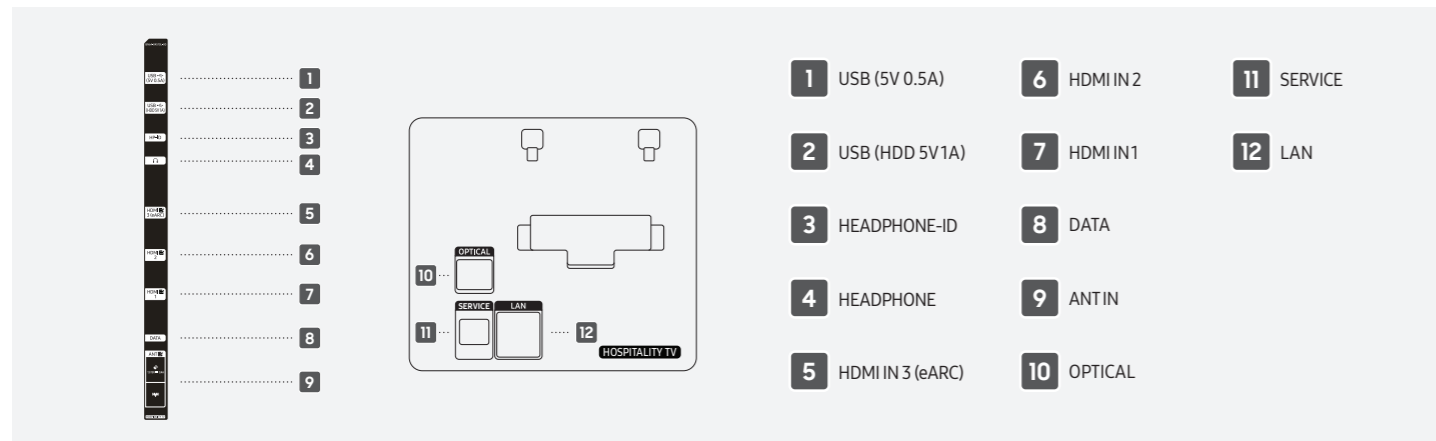

Connectors

About Samsung Electronics Co., Ltd.

Samsung Electronics Co., Ltd. inspires the world and shapes the future with transformative ideas and technologies. The company is redefining the worlds of TVs, smartphones, wearable devices, tablets, digital appliances, medical equipment, network systems, and semiconductor and LED solutions. For the latest news, please visit the Samsung Newsroom at news.samsung.com.

Samsung Hospitality Display

For more information about Samsung Hospitality Displays, visit www.samsung.com/business

Copyright © 2023 Samsung Electronics Co. Ltd. All rights reserved. Samsung is a registered trademark of Samsung Electronics Co. Ltd. Specifications and designs are subject to change without notice. Non-metric weights and measurements are approximate. All data were deemed correct at time of creation. Samsung is not liable for errors or omissions. All brand, product, service names and logos are trademarks and/or registered trademarks of their respective owners and are hereby recognized and acknowledged.

Samsung Electronics Co., Ltd.
416, Maetan 3-dong, Yeongtong-gu, Suwon-si, Gyeonggi-do 443-772, Korea

2023-12