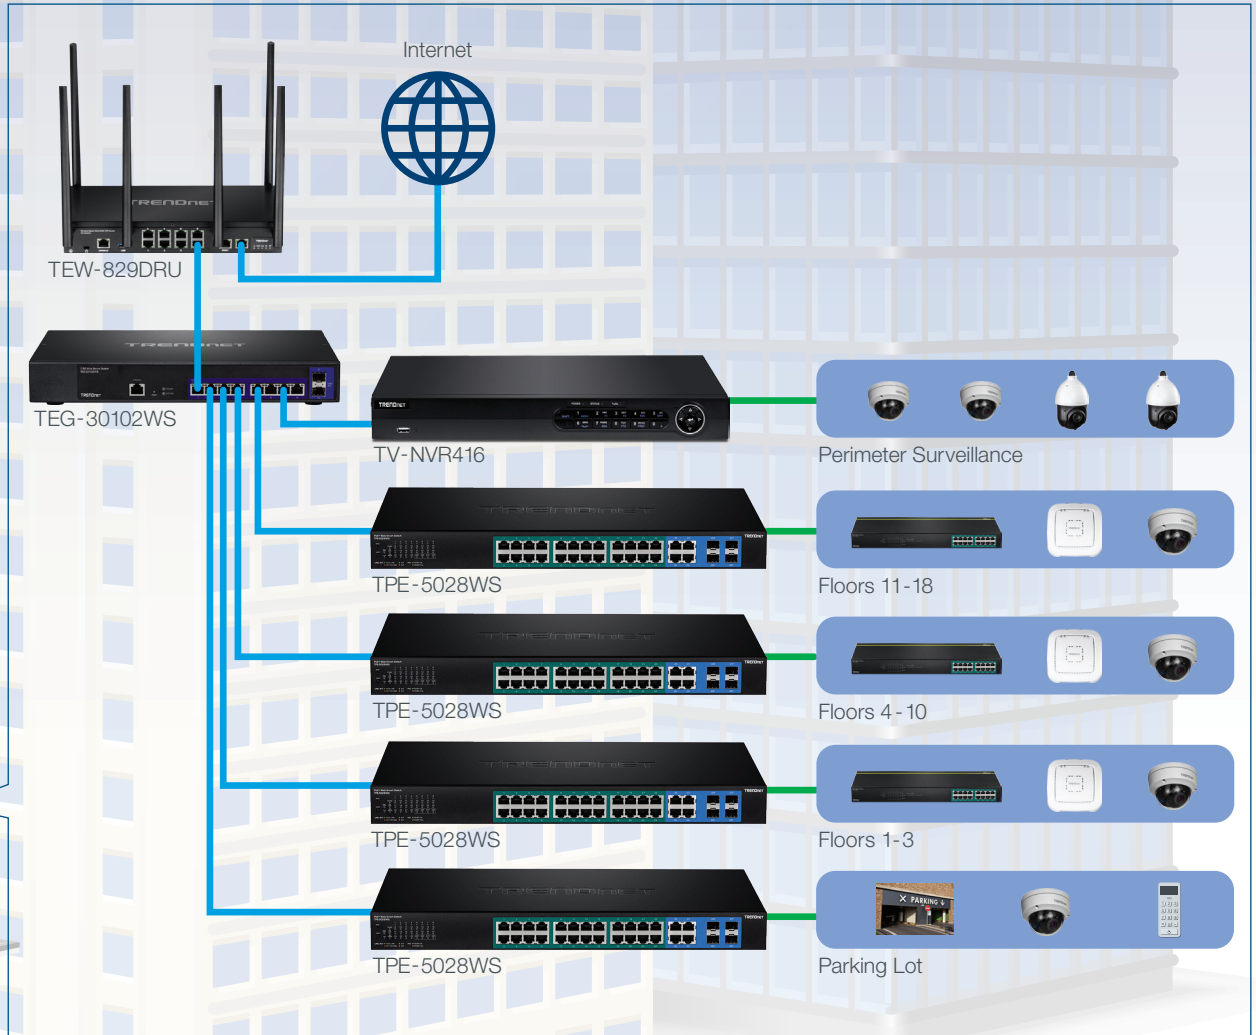

CORPORATE

Floor-to-floor network communications with end-to-end network surveillance solutions. High-performance switches and APs for reliable connectivity, and IP cameras and NVRs for building and employee protection.

Featured TRENDnet Products