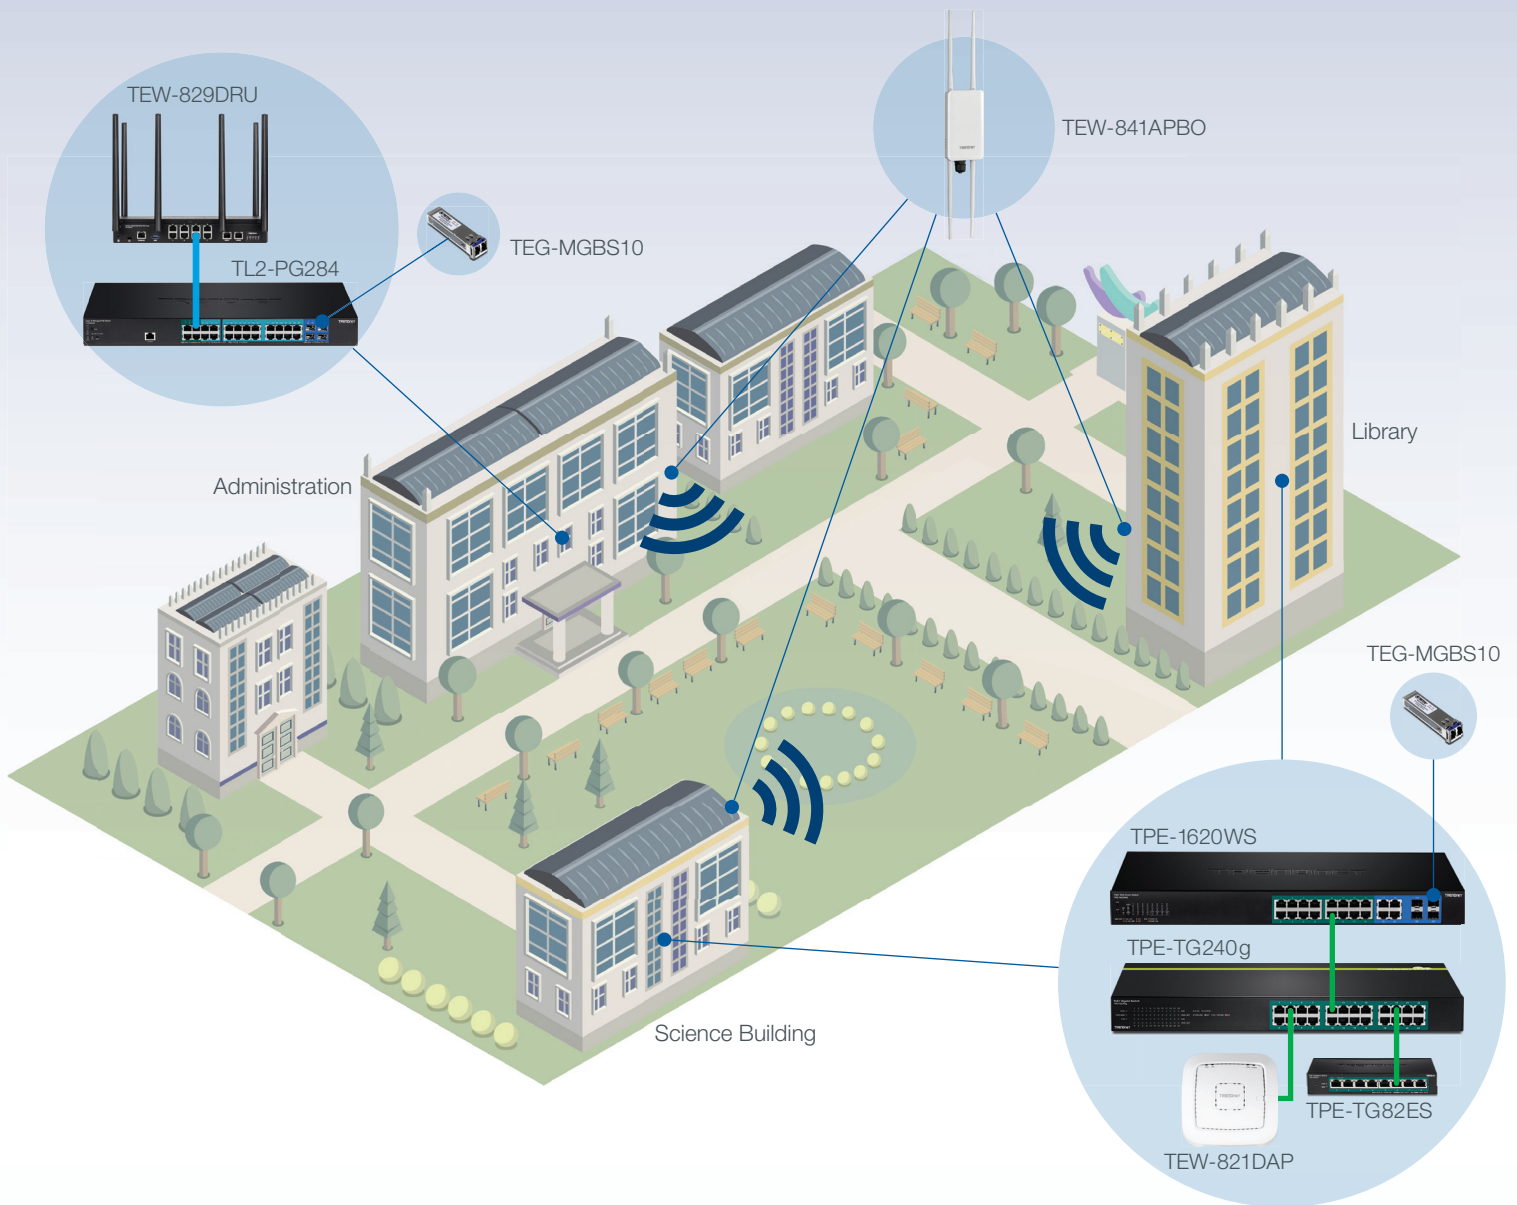

UNIVERSITIES & SCHOOL CAMPUSES

Campus networking solutions for both university staff and students. Fiber allows for long-distance networking to keep buildings connected to one another, and omni-directional outdoor APs provide wireless to the quad.

Featured TRENDnet Products