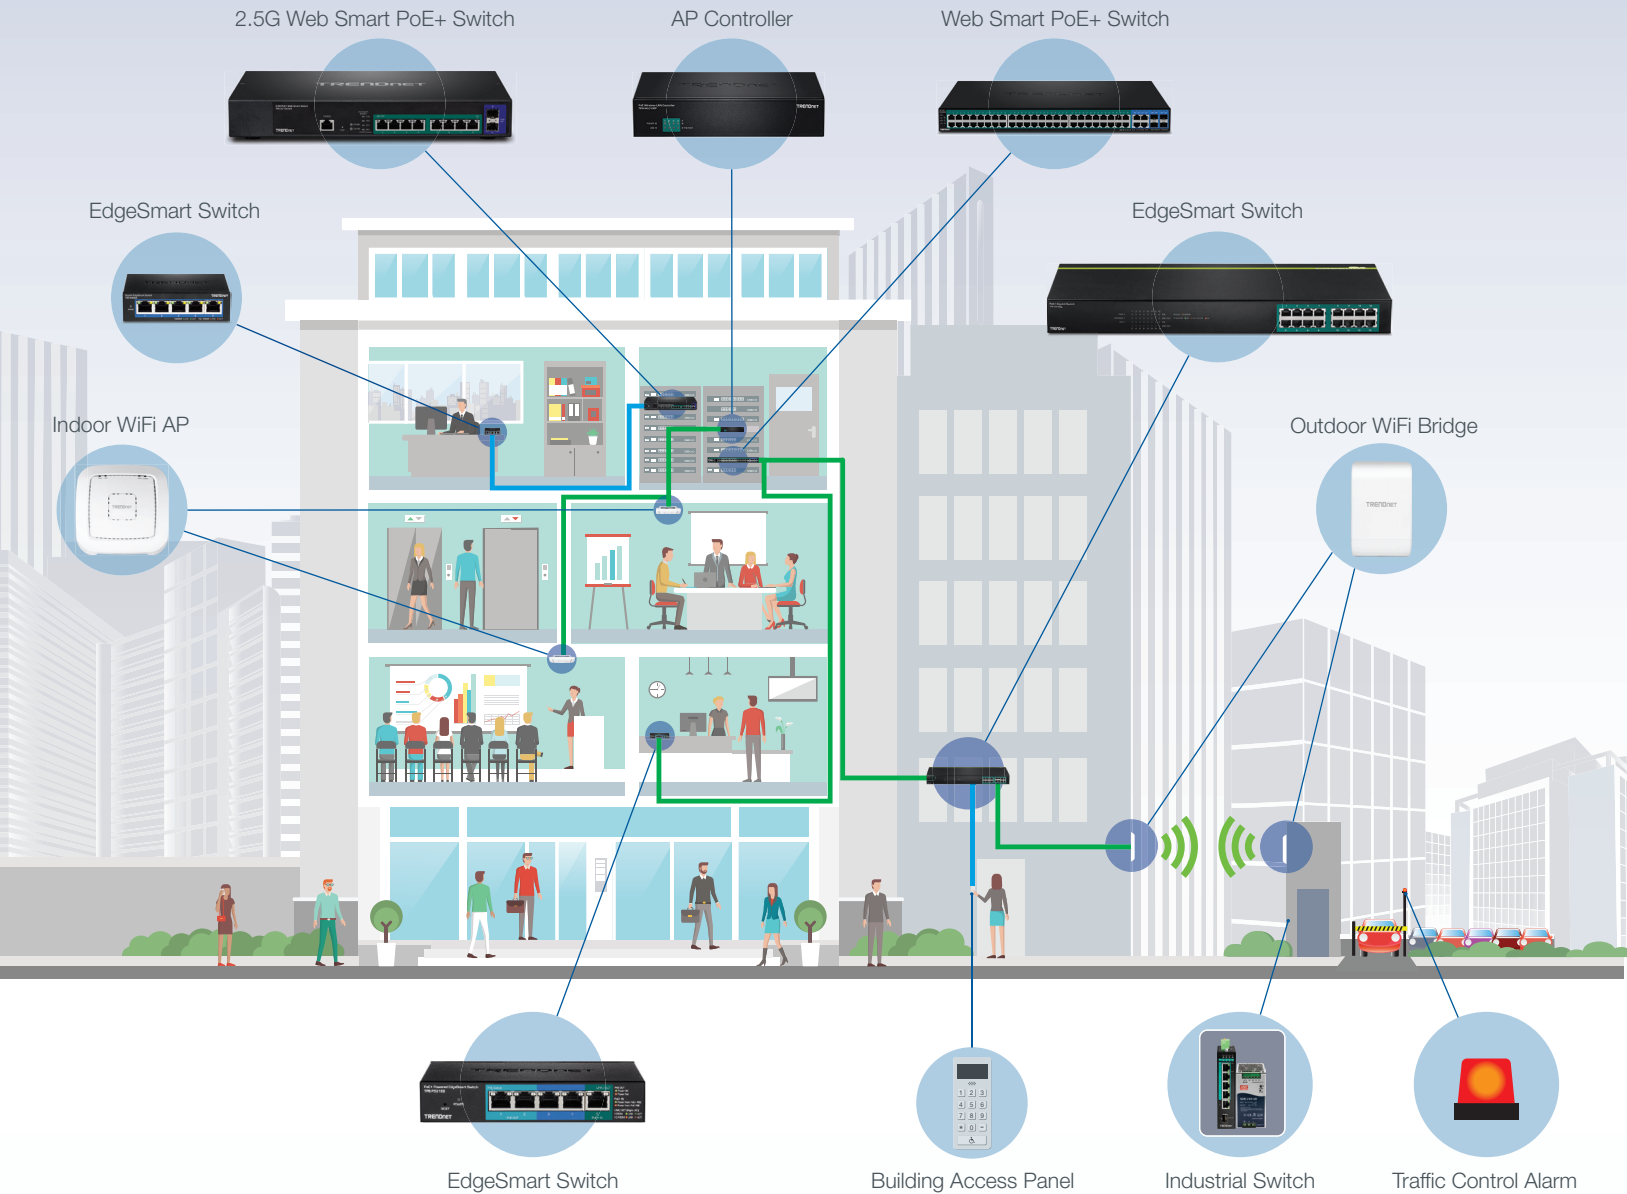

# URBAN SURVEILLANCE

Integrated and networked surveillance solution in high-density urban areas, connected via fiber to a central surveillance command center located offsite. Three directional APs are connected to one central AP per intersection.

**TI-UPG62**  
6-Port Hardened Industrial Gigabit Ultra PoE DIN-Rail Switch

**TI-S48048**  
480W, 48V DC, 10A AC to DC DIN-Rail Power Supply with PFC Function

**TI-MGBS40**  
1000Base-EX Industrial SFP Single-Mode LC Module

# SMB

Connect multiple floors and buildings under one network for seamless interoffice communication. Easily add IP surveillance solutions, access controls, fire and alarm, and more. Ideal for both commercial structures and residential buildings.