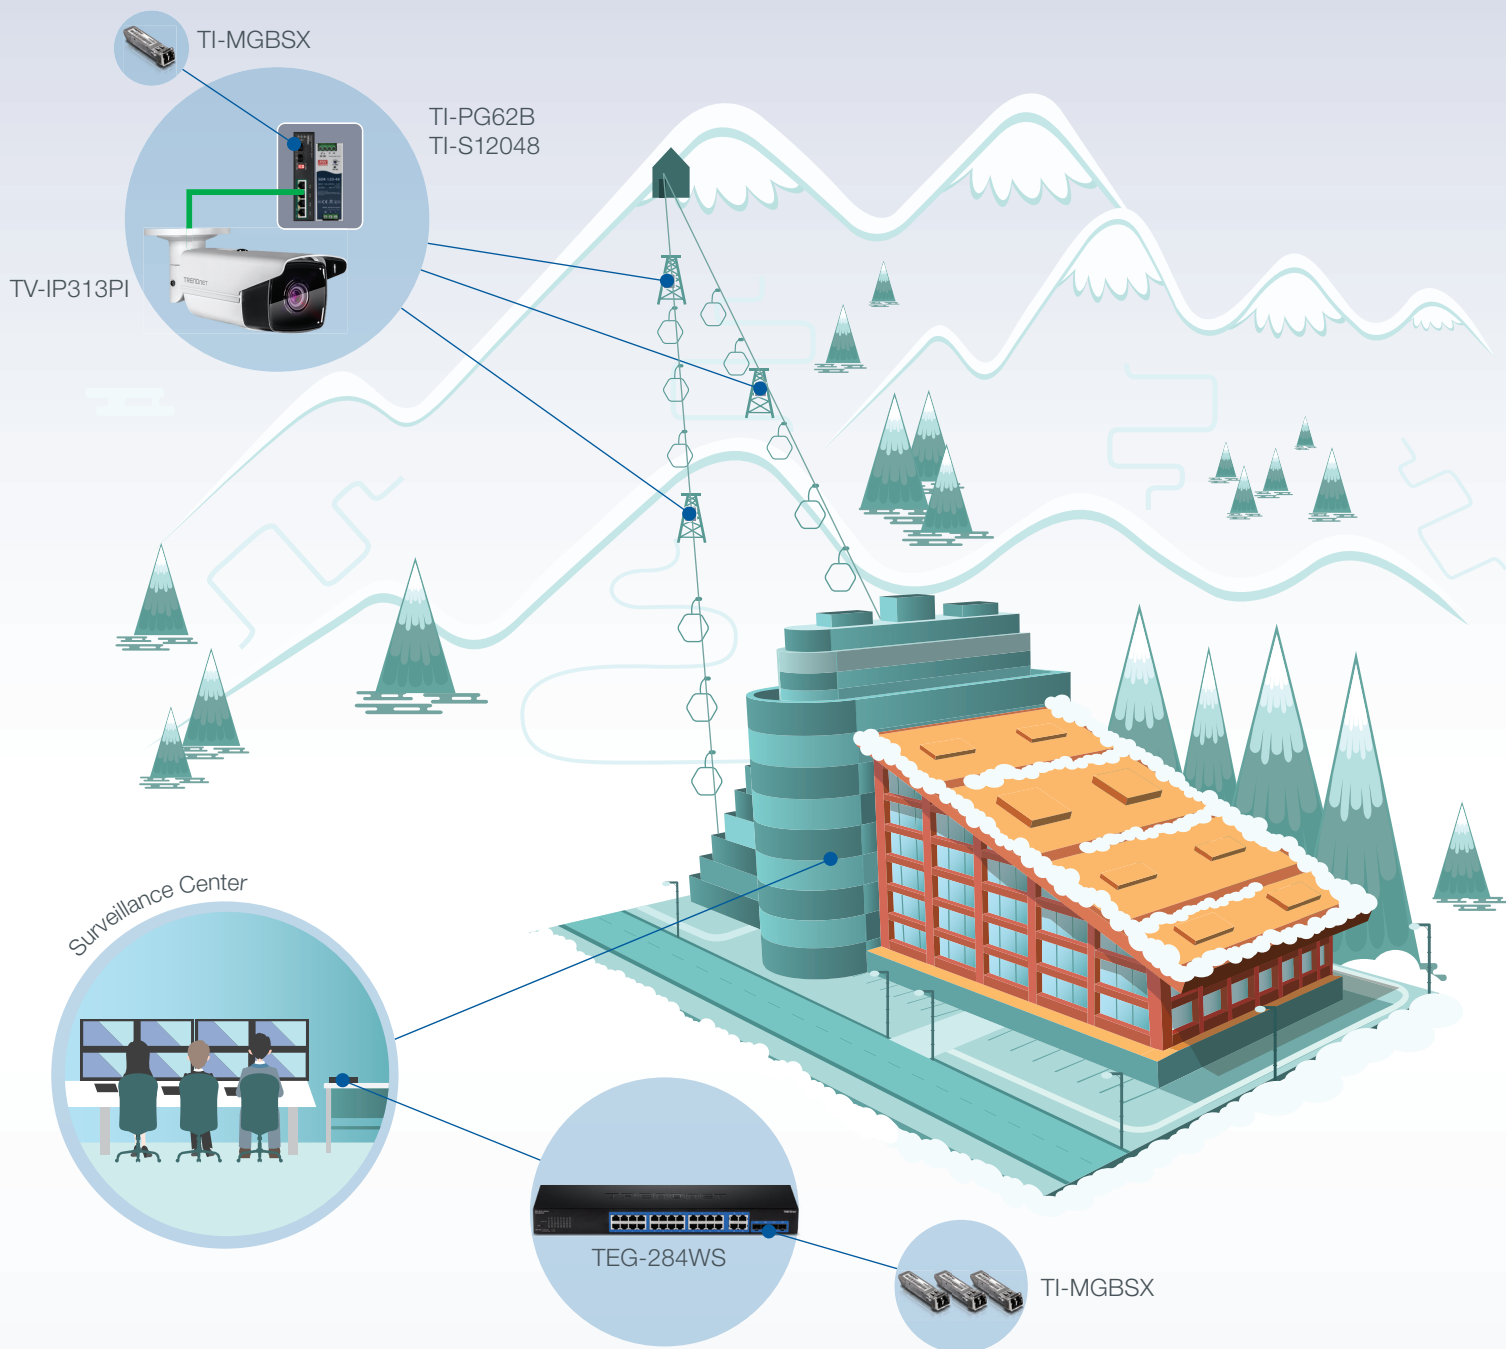

**TV-IP440PI**  
Indoor/Outdoor 2MP 1080p PoE+ IR  
PTZ Speed Dome Network Camera

**TPE-5028WS**  
28-Port Gigabit Web Smart  
PoE+ Switch

**TPE-TG160g**  
16-Port Gigabit PoE+ Switch

**TEW-821DAP**  
AC1200 Dual Band PoE Indoor  
Wireless Access Point

# VACATION SKI RESORT

Easily monitor and network high-volume outdoor traffic areas. Industrial solutions provide rugged networking hardware, designed for environments with harsh weather conditions and areas with vibration and shock.