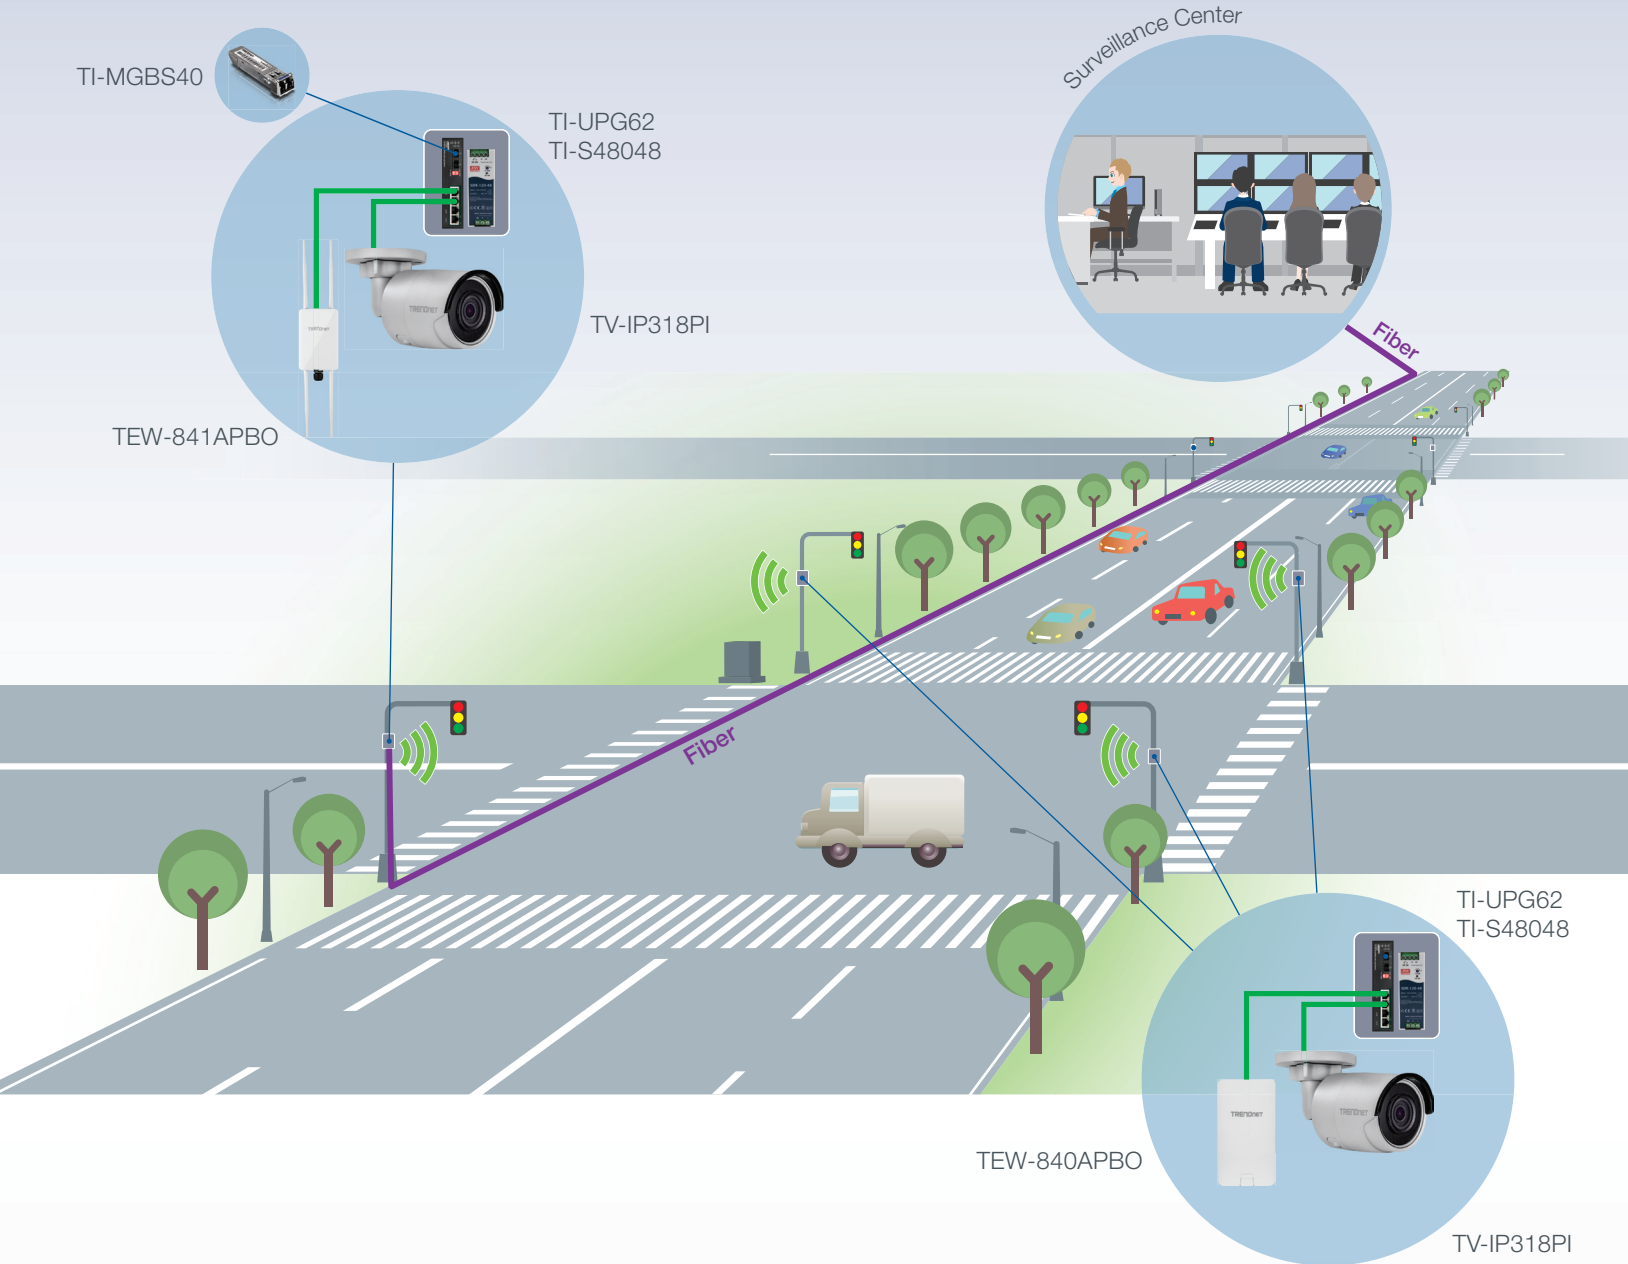

# URBAN SURVEILLANCE

Integrated and networked surveillance solution in high-density urban areas, connected via fiber to a central surveillance command center located offsite. Three directional APs are connected to one central AP per intersection.