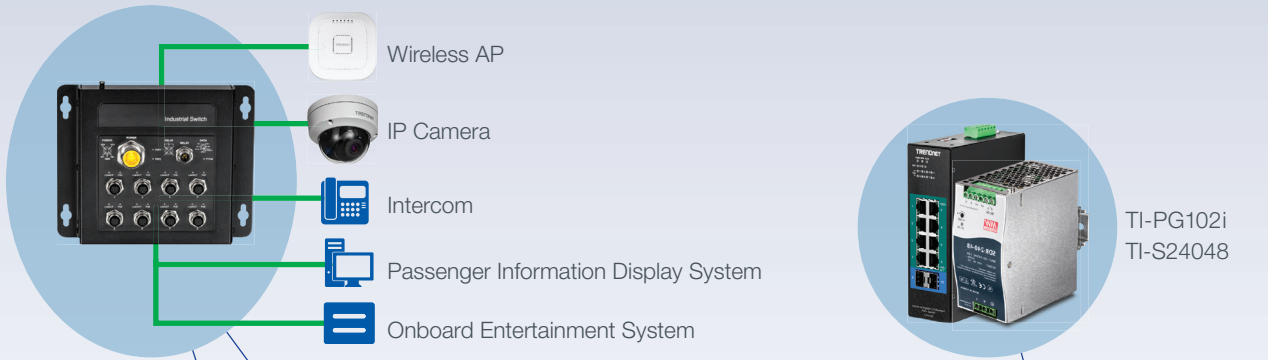

PUBLIC TRANSPORTATION

Network public transportation services while on the go. Specifically designed and tested for transportation and telco applications, add industrial, railway, and surveillance solutions to moving bus, train, and other rolling stock.

TEW-841APBO

TV-IP440PI

TV-IP440PI

TEW-841APBO

Featured TRENDnet Products